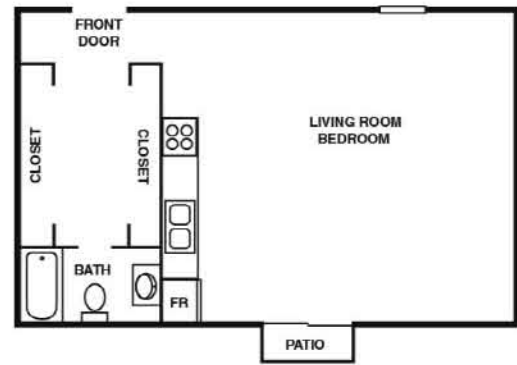

WELCOME TO
Colonial Point

Studio One Bedroom | Floorplan

price $ _____